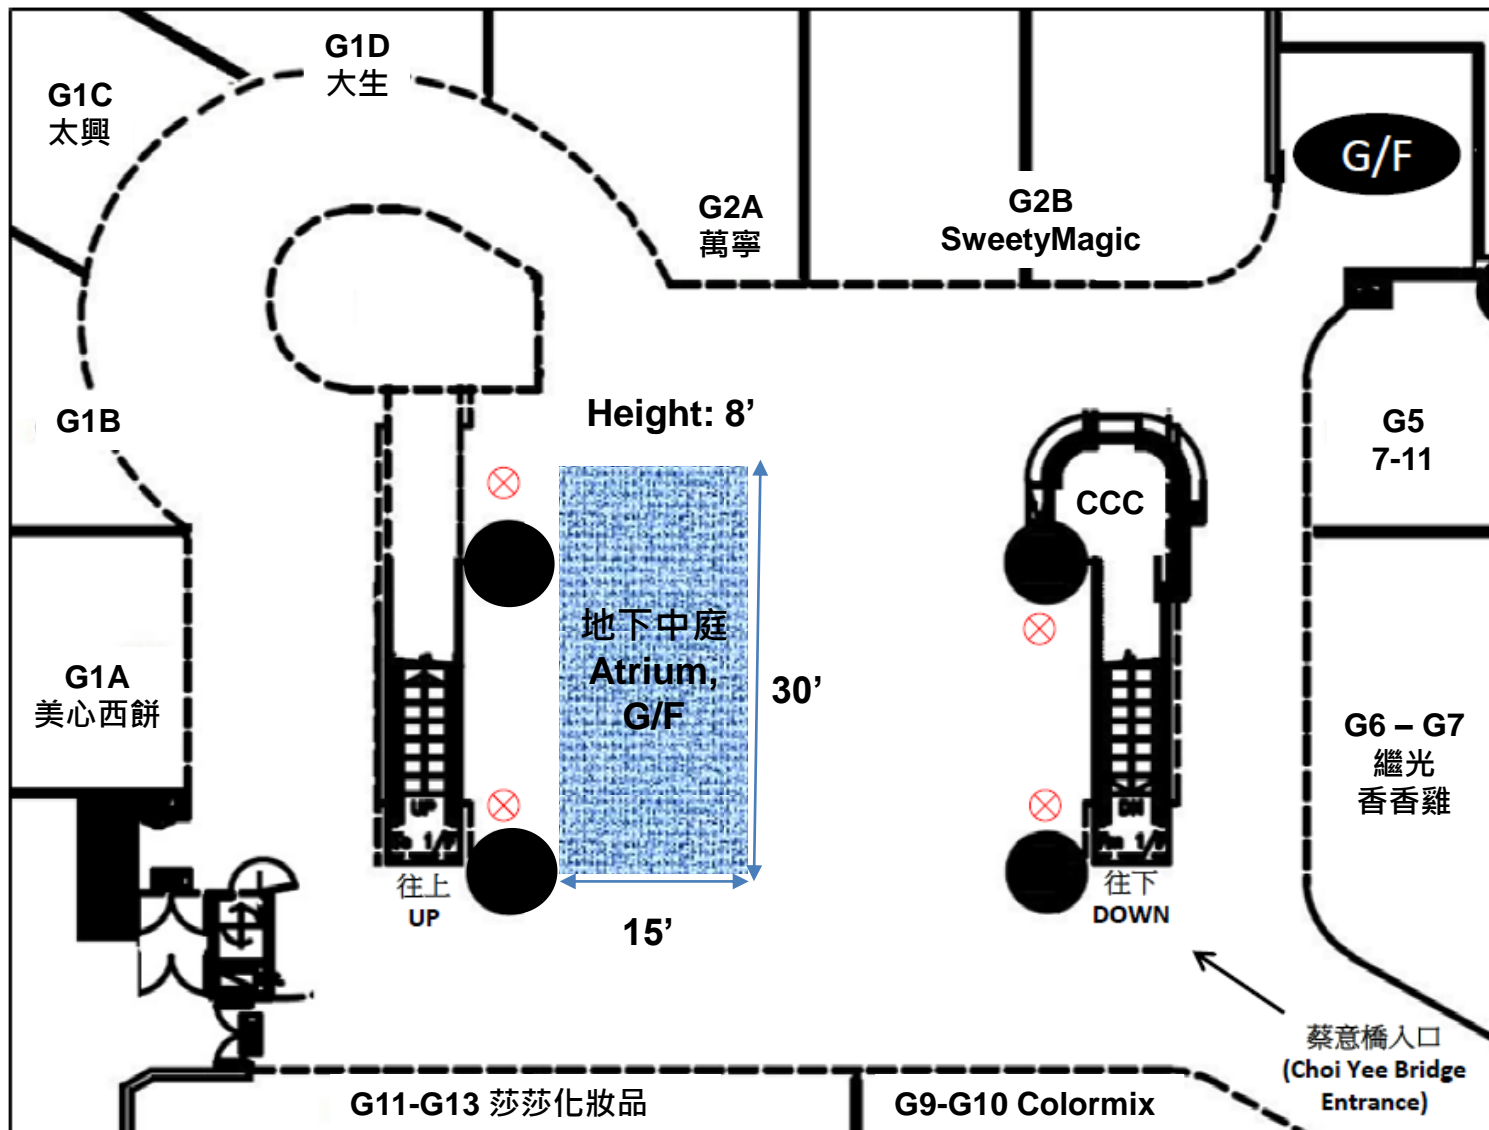

LEGEND		BASIC INFORMATION	
	推廣場地 Promotion Area		柱位 Pillar
	13amp 供電位 13amp Power Supply		
		場地面積 Promotion Area: 900 s.f.	
		展品高度限制 Exhibits Height Limitation: 8 ft	

1) 此圖不按比例。Not to scale.
 2) 上列平面圖僅供示意用途，有關之平面設計及擺設如有更改，恕不事前通知。
 This plan set is for identifications only. The layout and specification are subject to change without prior notice.

LEGEND	BASIC INFORMATION
--------	-------------------

<p> 推廣場地 Promotion Area</p> <p> 柱位 Pillar</p> <p> 13amp 供電位 13amp Power Supply</p>	
--	--

<p>場地面積 Promotion Area: 450 s.f.</p> <p>展品高度限制 Exhibits Height Limitation: 8 ft</p>

1) 此圖不按比例。Not to scale.
 2) 上列平面圖僅供示意用途，有關之平面設計及擺設如有更改，恕不事前通知。
 This plan set is for identifications only. The layout and specification are subject to change without prior notice.